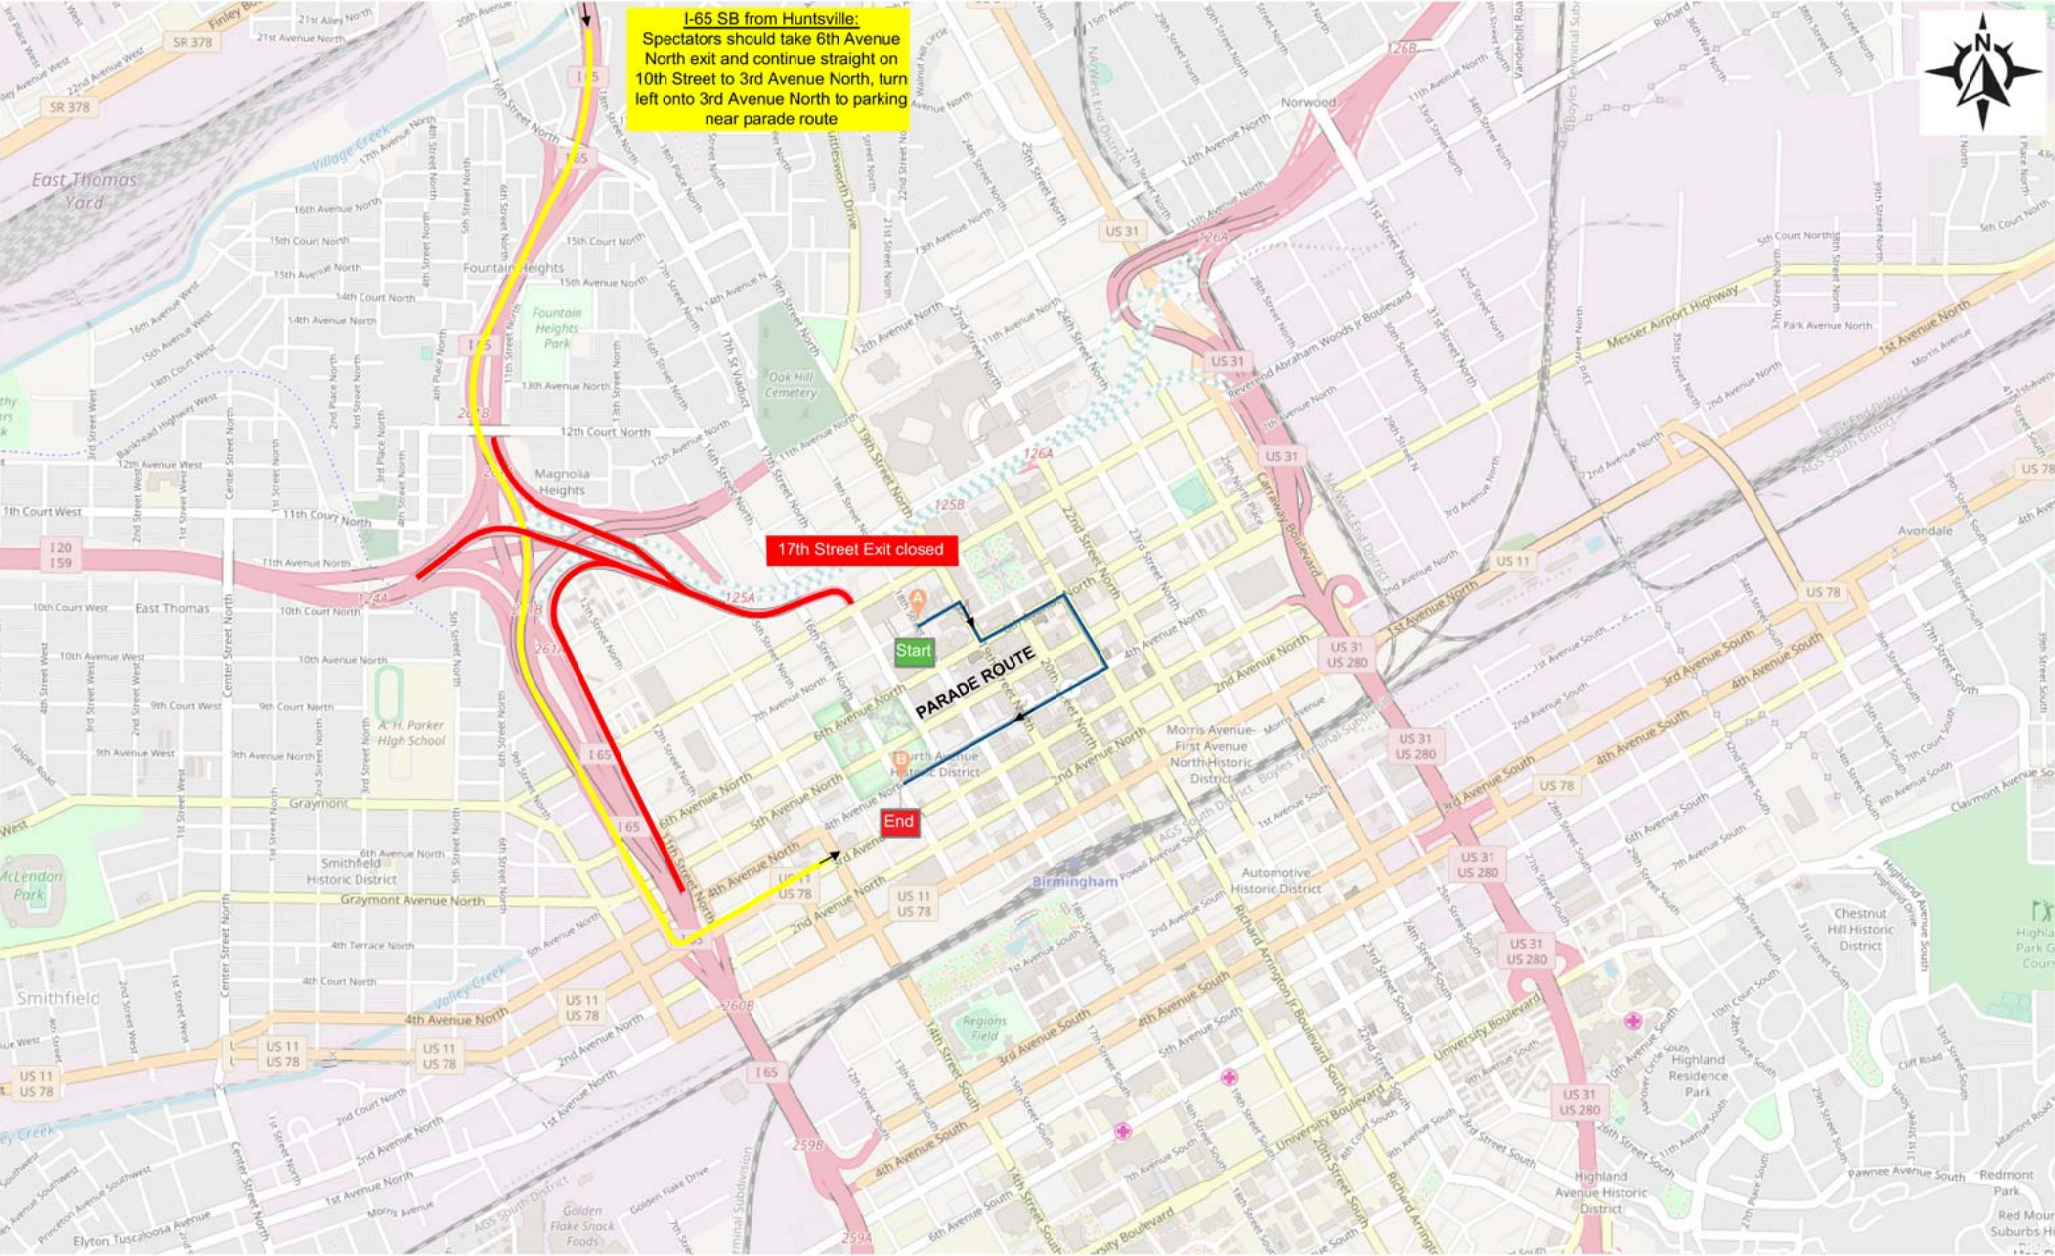

MAGIC CITY CLASSIC PARADE SPECTATOR ROUTE: I-65 SB FROM HUNTSVILLE

I-65 SB from Huntsville:
Spectators should take 6th Avenue North exit and continue straight on 10th Street to 3rd Avenue North, turn left onto 3rd Avenue North to parking near parade route

17th Street Exit closed

PARADE ROUTE

Start

End